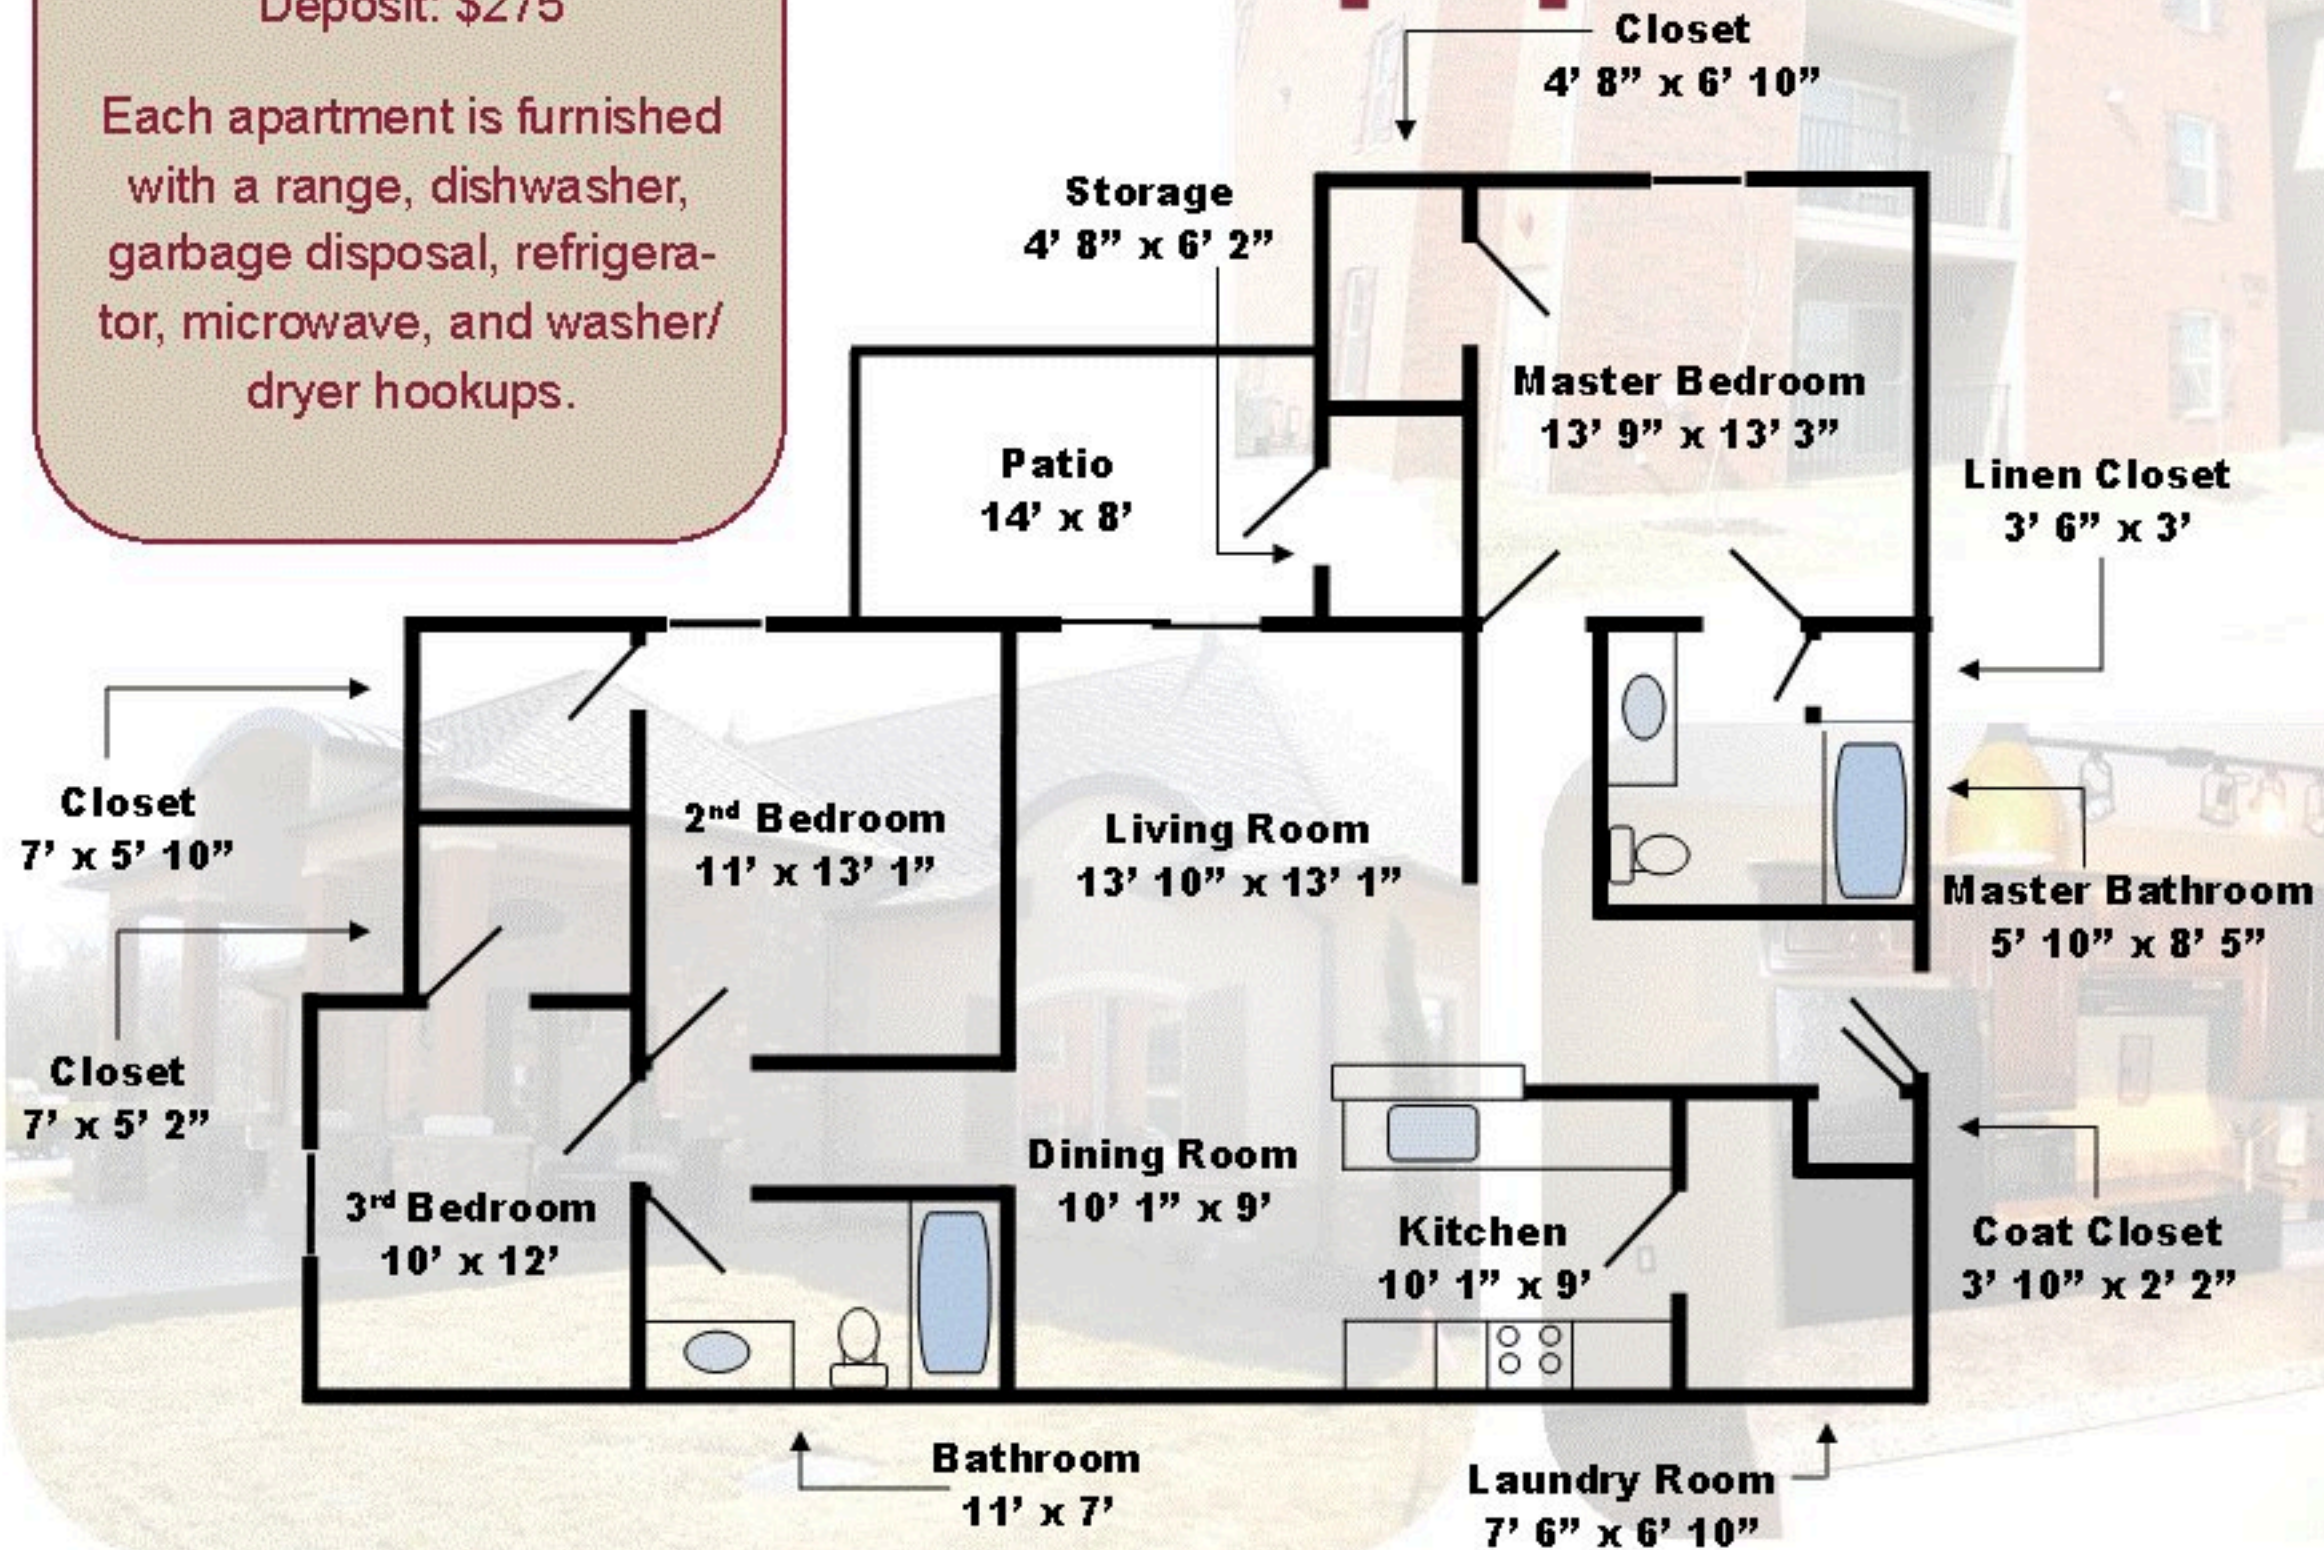

3 Bedroom

Total Square Feet: 1300

Price: $810

Deposit: $275

Each apartment is furnished with a range, dishwasher, garbage disposal, refrigerator, microwave, and washer/dryer hookups.

The Plaza Of Webb City