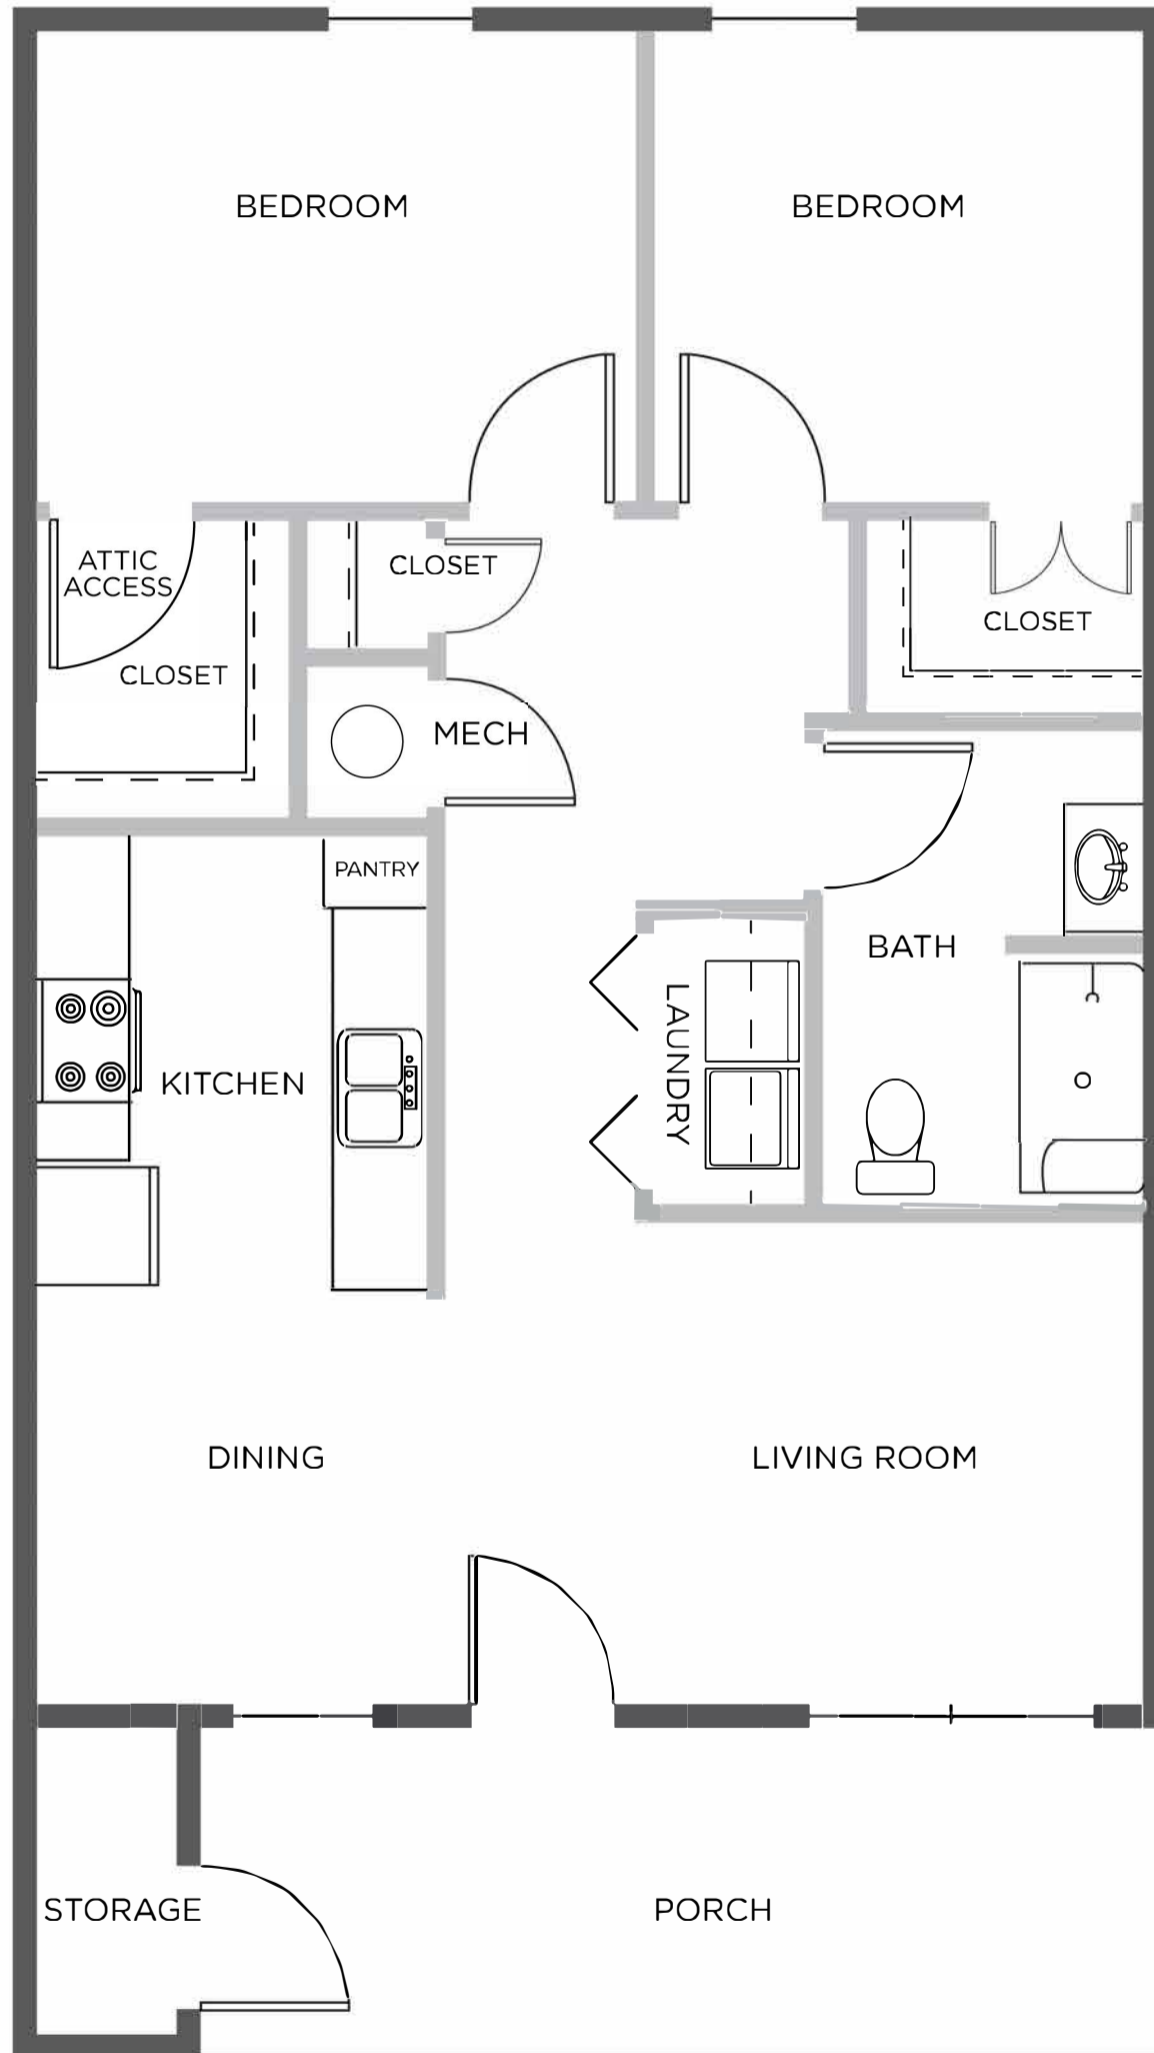

# LAKE VIEW ESTATES

**ONE BEDROOM FLOOR PLAN**  
**745 Square Feet**

# LAKE VIEW ESTATES

**TWO BEDROOM FLOOR PLAN**  
**888 Square Ft.**