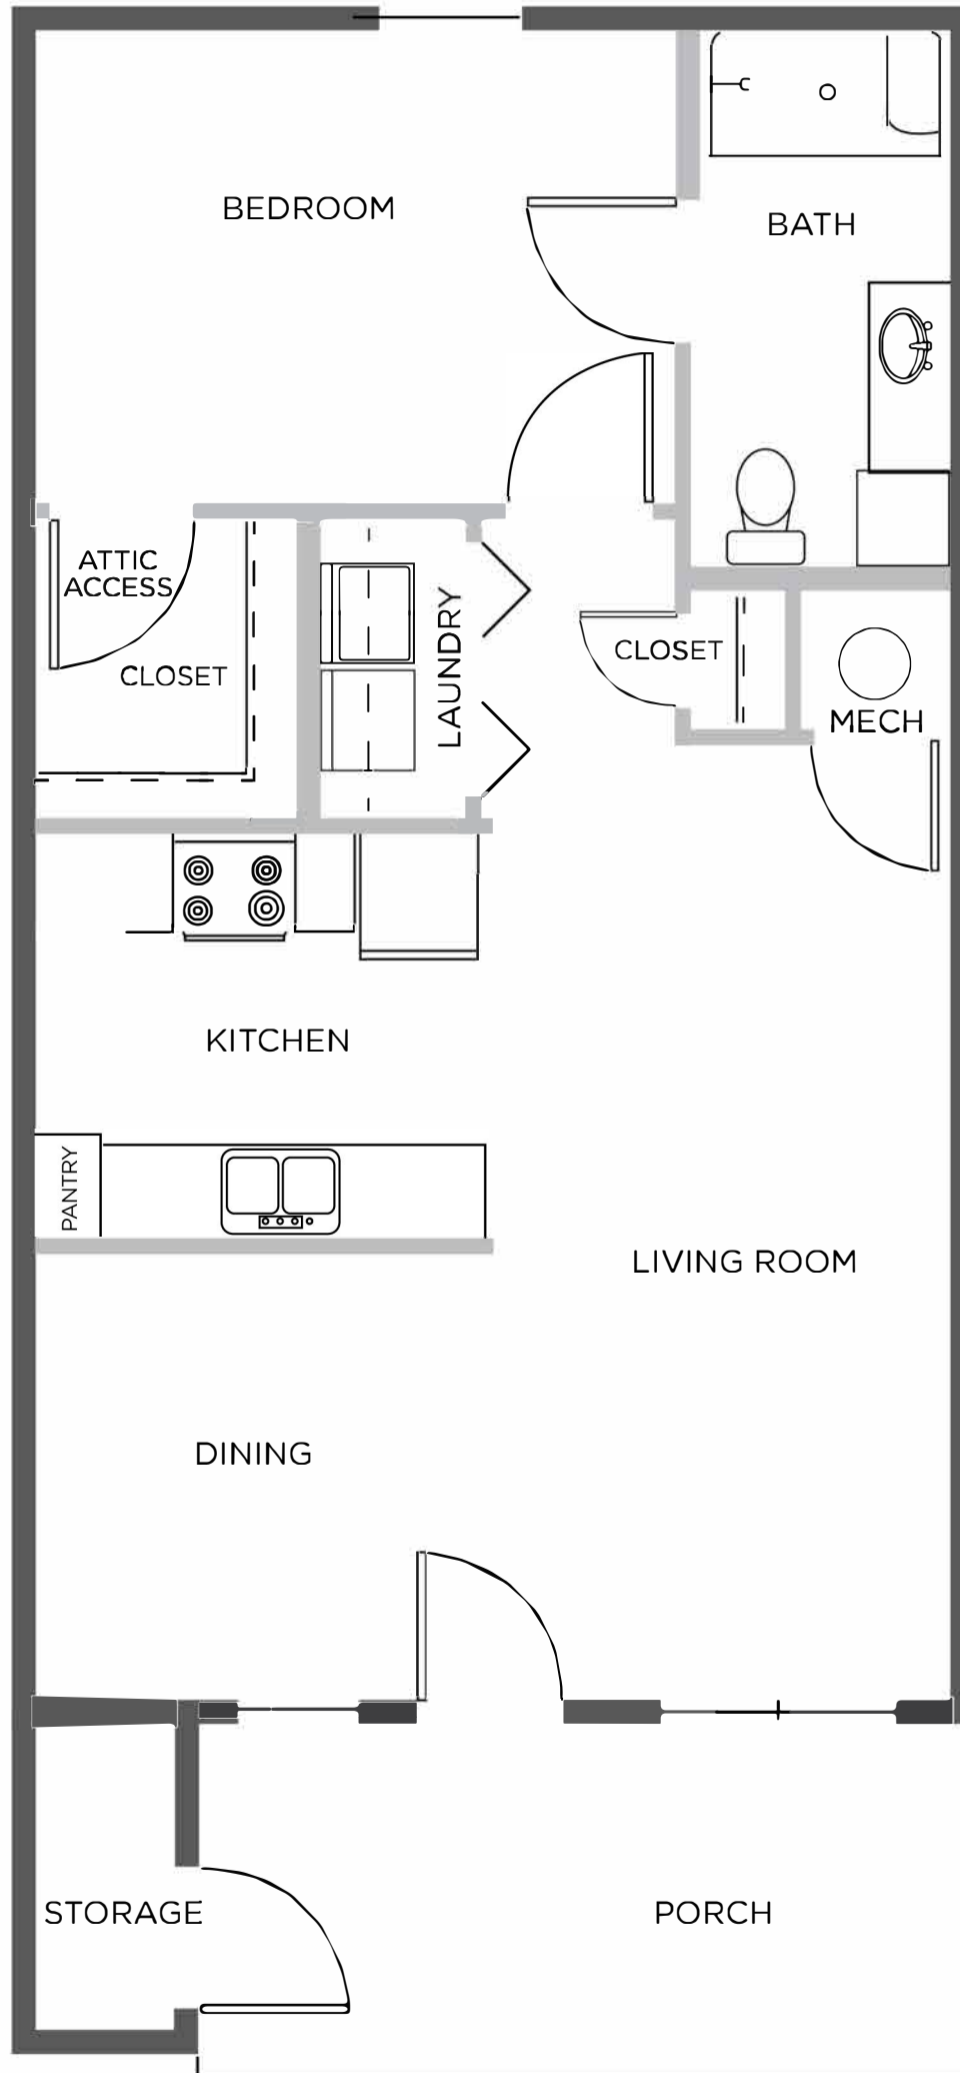

# LAKE VIEW ESTATES

**ONE BEDROOM FLOOR PLAN**  
**745 Square Feet**

# LAKE VIEW ESTATES

**TWO BEDROOM FLOOR PLAN**  
**888 Square Ft.**