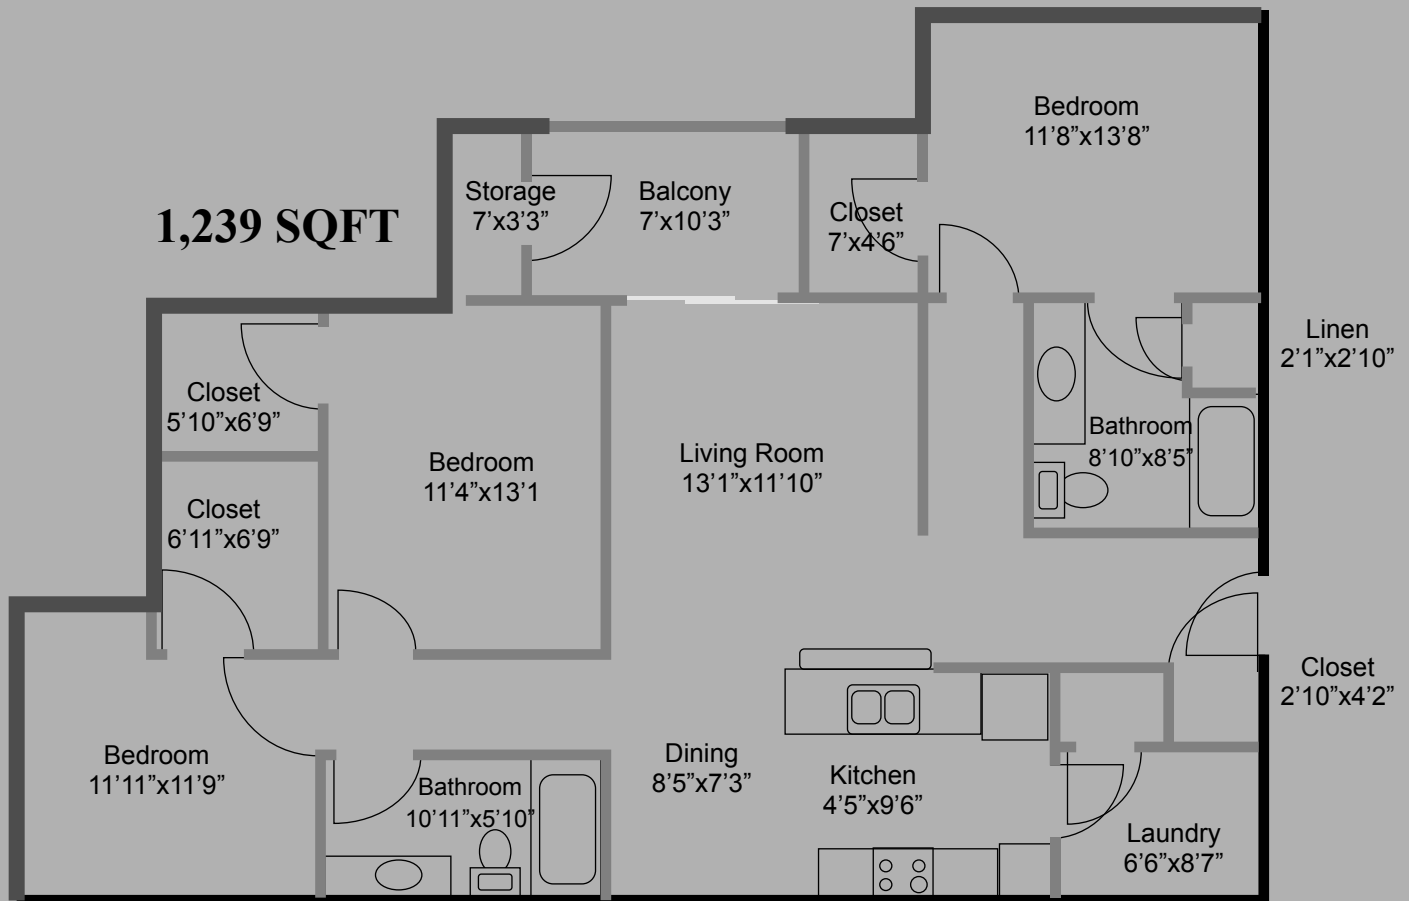

Floor Plan Name: The Lime
Unit Type: One Bedroom
Square Footage: 614 SQFT

CONTACT US TODAY FOR PRICING INFORMATION

APARTMENTS INCLUDE

***Range • Garbage Disposal • Refrigerator • Microwave • Dishwasher
• Dog Parks • W/D Hook-ups • Pool • Storm Shelter***

***Floor Plan Name: The Lead
Unit Type: One Bedroom
Square Footage: 751 SQFT***

CONTACT US TODAY FOR PRICING INFORMATION

APARTMENTS INCLUDE

***Range • Garbage Disposal • Refrigerator • Microwave • Dishwasher
• Dog Parks • W/D Hook-ups • Pool • Storm Shelter***

***Floor Plan Name: The Silver
Unit Type: Two Bedroom
Square Footage: 1,145 SQFT***

CONTACT US TODAY FOR PRICING INFORMATION

APARTMENTS INCLUDE

***Range • Garbage Disposal • Refrigerator • Microwave • Dishwasher
• Dog Parks • W/D Hook-ups • Pool • Storm Shelter***

***Floor Plan Name: The Tripoli
Unit Type: Three Bedroom
Square Footage: 1,239 SQFT***

CONTACT US TODAY FOR PRICING INFORMATION

APARTMENTS INCLUDE

***Range • Garbage Disposal • Refrigerator • Microwave • Dishwasher
• Dog Parks • W/D Hook-ups • Pool • Storm Shelter***