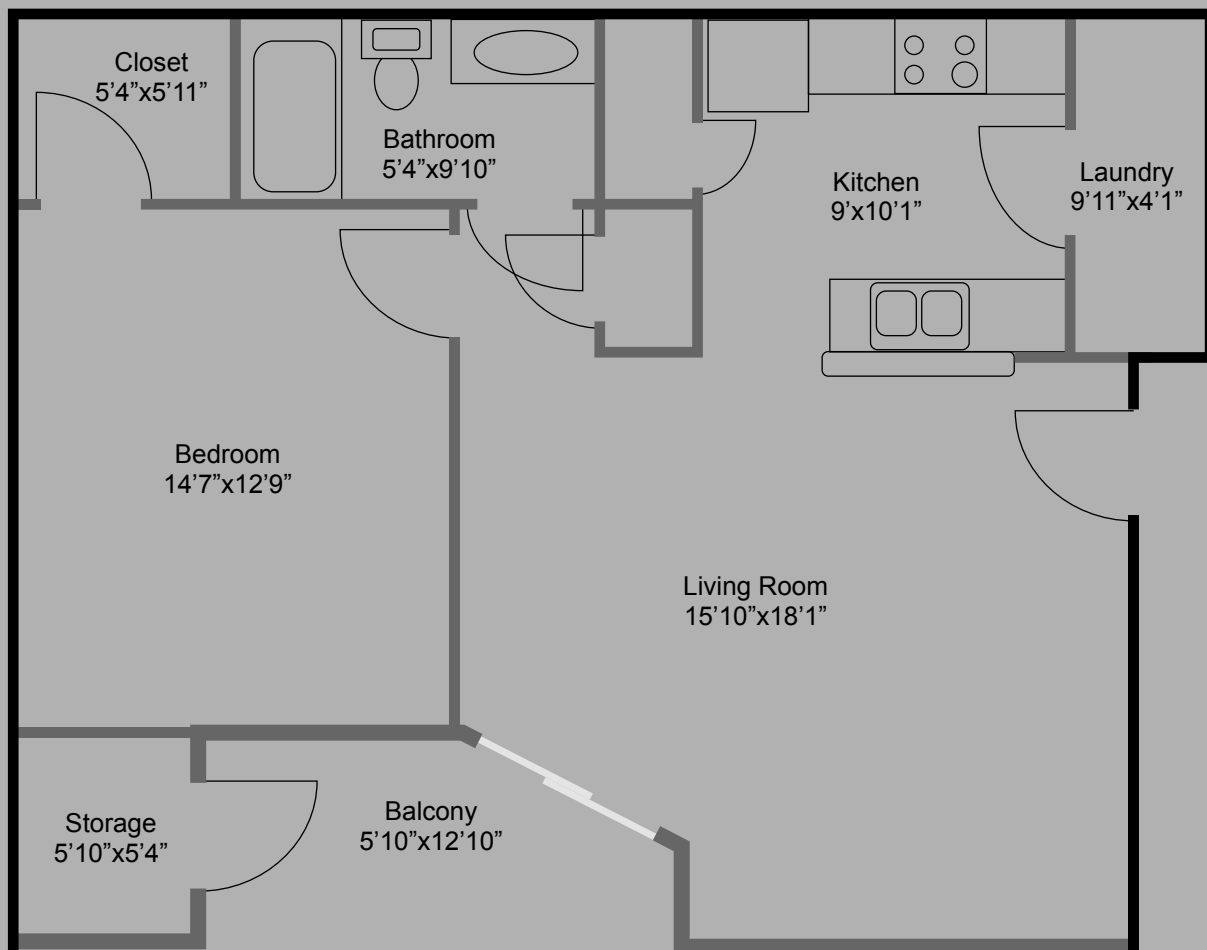

***Floor Plan Name: The Zinc
Unit Type: One Bedroom
Square Footage: 614 SQFT***

CONTACT US TODAY FOR PRICING INFORMATION

APARTMENTS INCLUDE

***Range • Garbage Disposal • Refrigerator • Microwave • Dishwasher
• Dog Parks • W/D Hook-ups • Pool • Storm Shelter***

Floor Plan Name: The Lime
Unit Type: One Bedroom
Square Footage: 614 SQFT

CONTACT US TODAY FOR PRICING INFORMATION

APARTMENTS INCLUDE

***Range • Garbage Disposal • Refrigerator • Microwave • Dishwasher
• Dog Parks • W/D Hook-ups • Pool • Storm Shelter***

***Floor Plan Name: The Lead
Unit Type: One Bedroom
Square Footage: 751 SQFT***

CONTACT US TODAY FOR PRICING INFORMATION

APARTMENTS INCLUDE

***Range • Garbage Disposal • Refrigerator • Microwave • Dishwasher
• Dog Parks • W/D Hook-ups • Pool • Storm Shelter***

***Floor Plan Name: The Silver
Unit Type: Two Bedroom
Square Footage: 1,145 SQFT***

CONTACT US TODAY FOR PRICING INFORMATION

APARTMENTS INCLUDE

***Range • Garbage Disposal • Refrigerator • Microwave • Dishwasher
• Dog Parks • W/D Hook-ups • Pool • Storm Shelter***