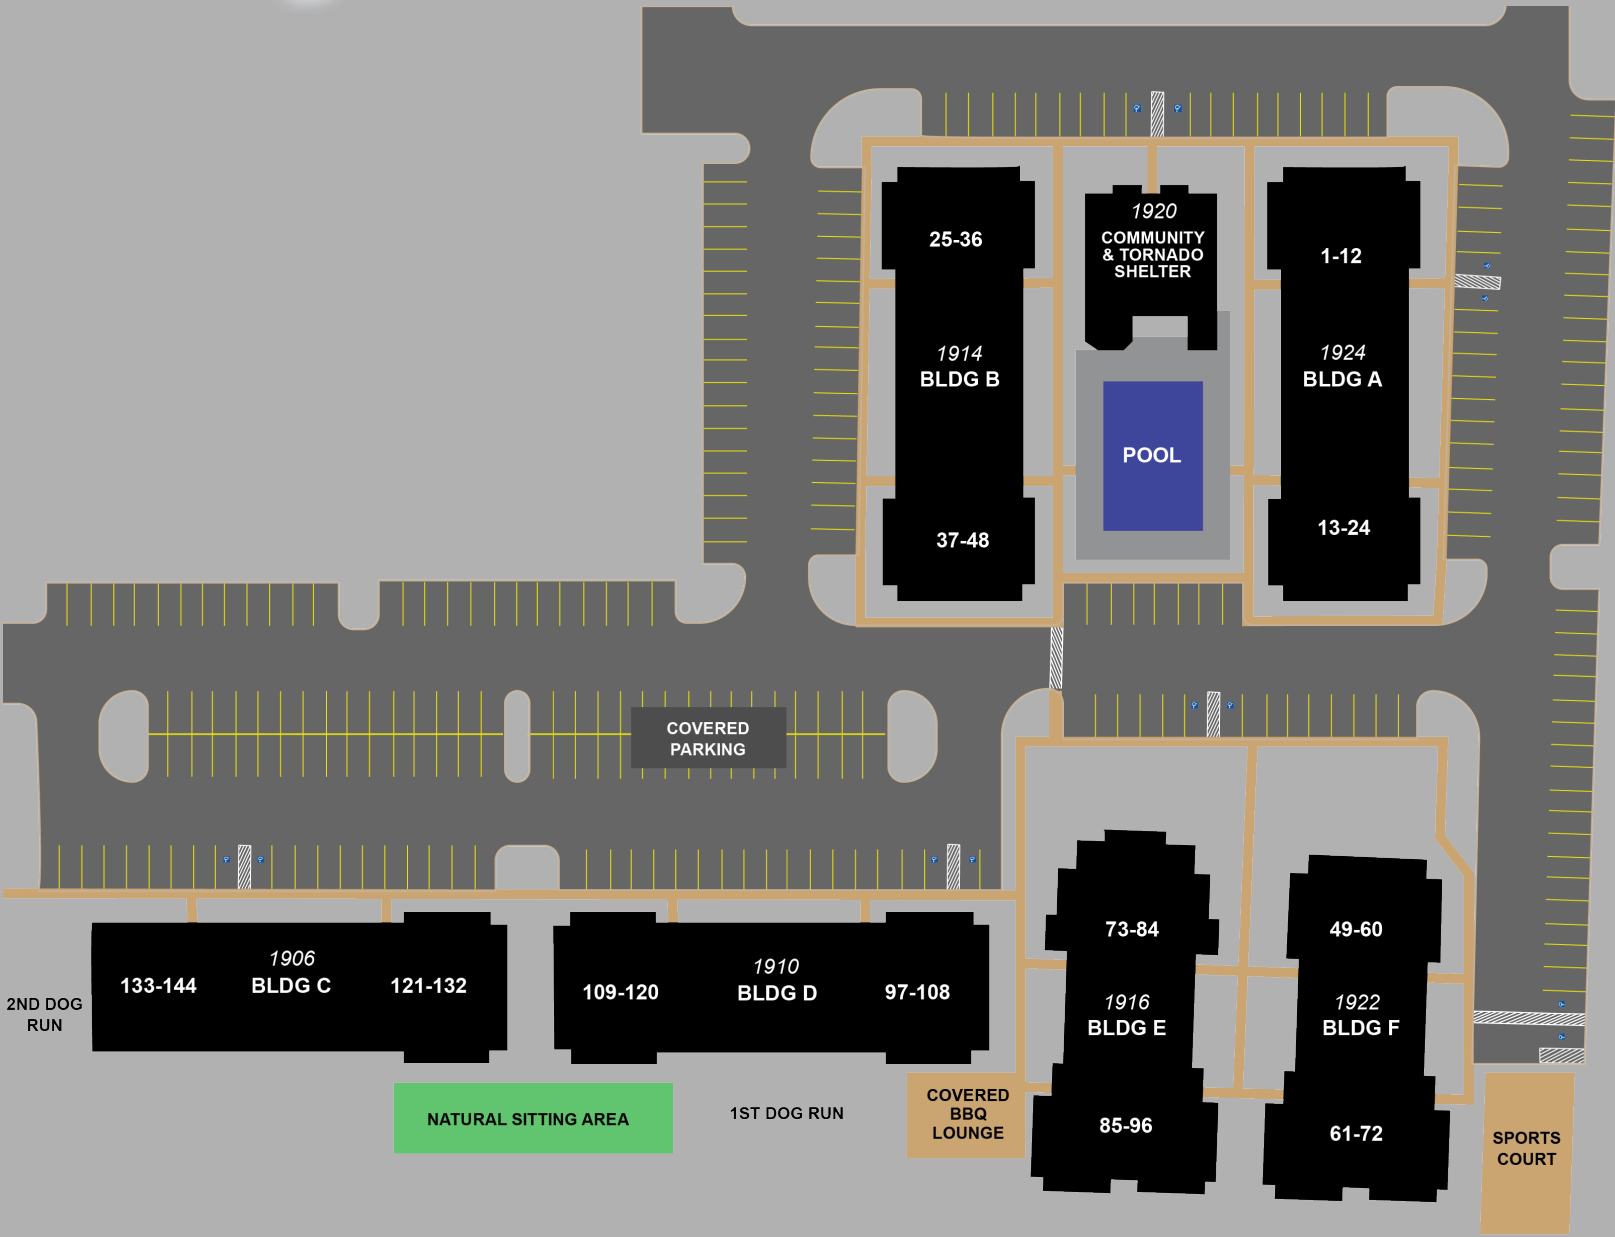

20th PLACE

1920 E. 20th Street | Joplin, Missouri 64804 | 417-622-0391
20thplace@bellmanage.com