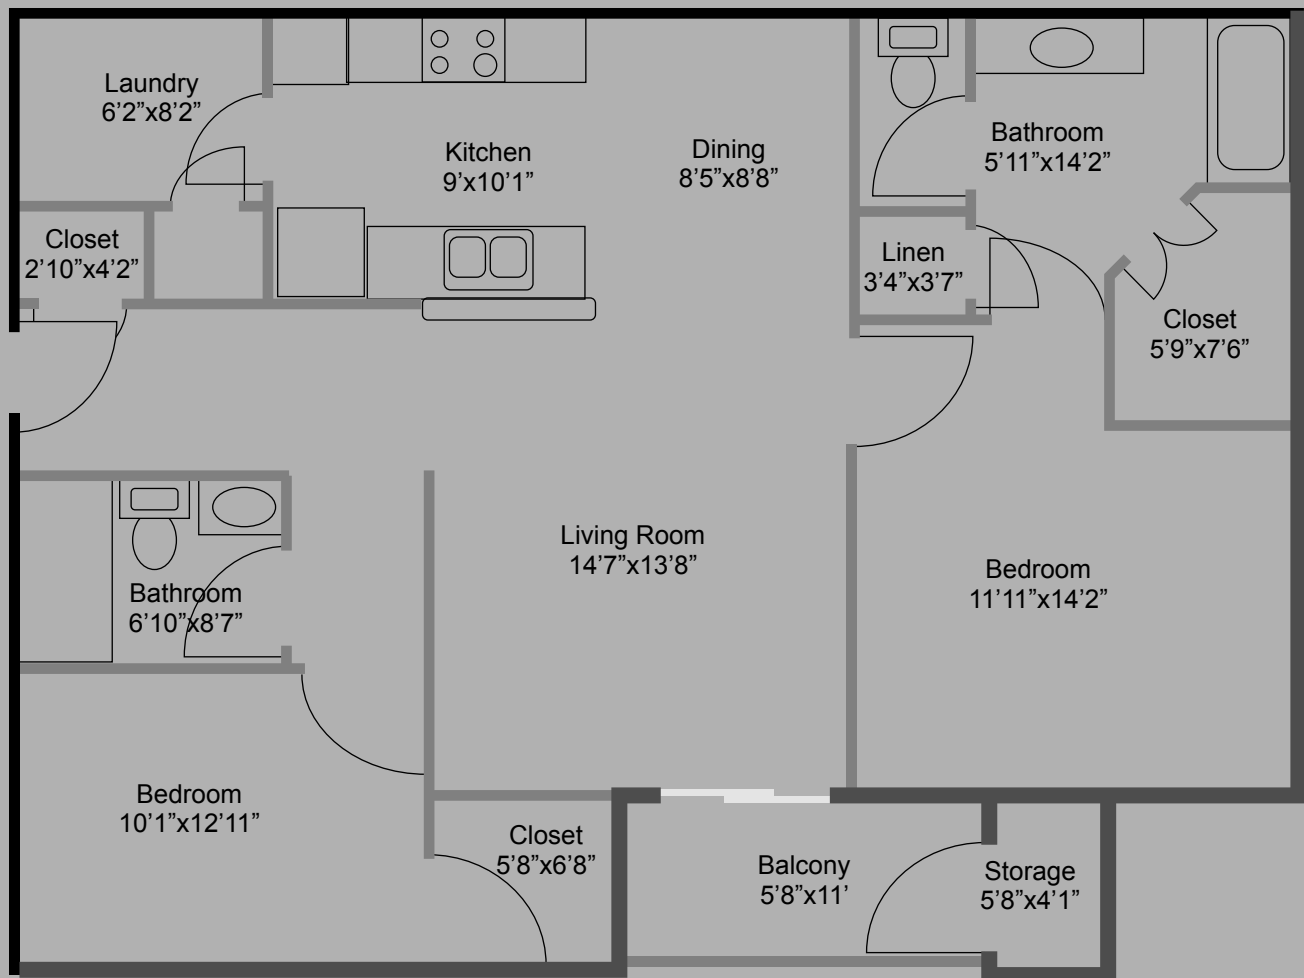

***Floor Plan Name: The Zinc
Unit Type: One Bedroom
Square Footage: 614 SQFT***

CONTACT US TODAY FOR PRICING INFORMATION

APARTMENTS INCLUDE

***Range • Garbage Disposal • Refrigerator • Microwave • Dishwasher
• Dog Parks • W/D Hook-ups • Pool • Storm Shelter***

Floor Plan Name: The Lime
Unit Type: One Bedroom
Square Footage: 614 SQFT

CONTACT US TODAY FOR PRICING INFORMATION

APARTMENTS INCLUDE

***Range • Garbage Disposal • Refrigerator • Microwave • Dishwasher
• Dog Parks • W/D Hook-ups • Pool • Storm Shelter***

***Floor Plan Name: The Lead
Unit Type: One Bedroom
Square Footage: 751 SQFT***

CONTACT US TODAY FOR PRICING INFORMATION

APARTMENTS INCLUDE

***Range • Garbage Disposal • Refrigerator • Microwave • Dishwasher
• Dog Parks • W/D Hook-ups • Pool • Storm Shelter***

***Floor Plan Name: The Silver
Unit Type: Two Bedroom
Square Footage: 1,145 SQFT***

CONTACT US TODAY FOR PRICING INFORMATION

APARTMENTS INCLUDE

***Range • Garbage Disposal • Refrigerator • Microwave • Dishwasher
• Dog Parks • W/D Hook-ups • Pool • Storm Shelter***