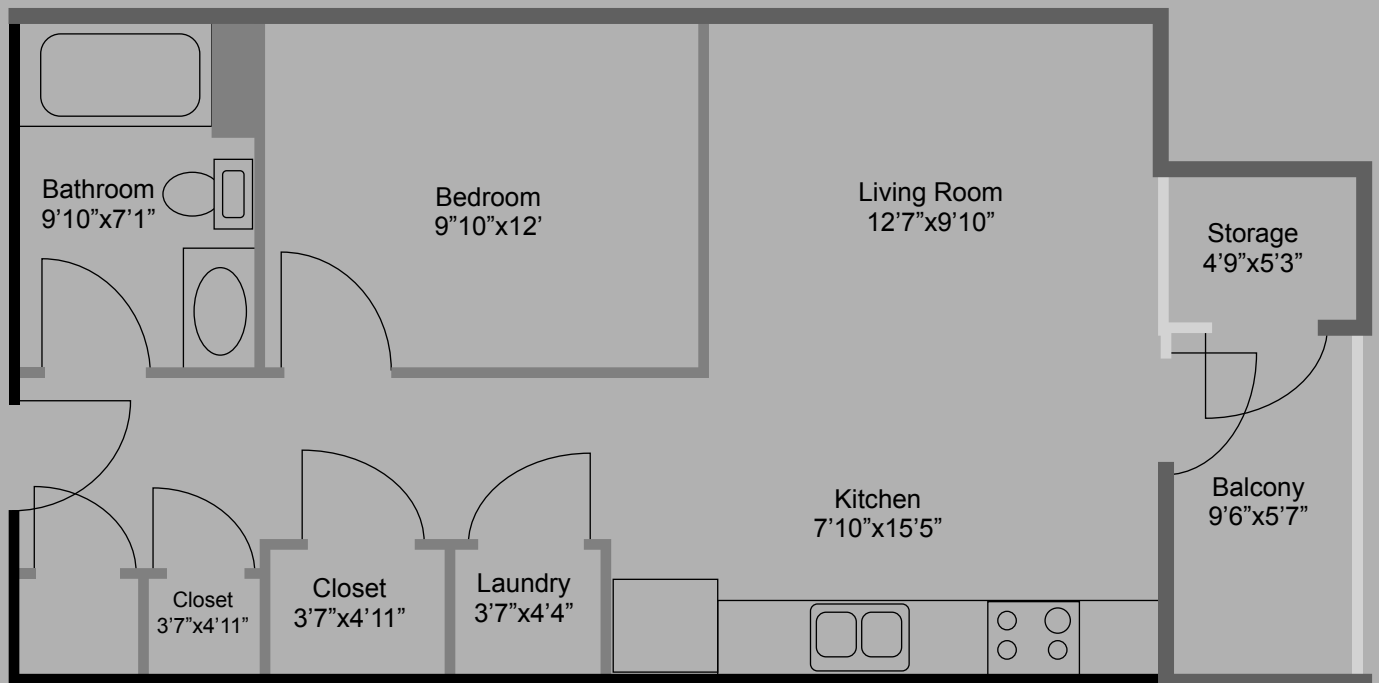

***Floor Plan Name: The Zinc
Unit Type: One Bedroom
Square Footage: 614 SQFT***

CONTACT US TODAY FOR PRICING INFORMATION

APARTMENTS INCLUDE

***Range • Garbage Disposal • Refrigerator • Microwave • Dishwasher
• Dog Parks • W/D Hook-ups • Pool • Storm Shelter***

Floor Plan Name: The Lime
Unit Type: One Bedroom
Square Footage: 614 SQFT

CONTACT US TODAY FOR PRICING INFORMATION

APARTMENTS INCLUDE

***Range • Garbage Disposal • Refrigerator • Microwave • Dishwasher
• Dog Parks • W/D Hook-ups • Pool • Storm Shelter***

***Floor Plan Name: The Lead
Unit Type: One Bedroom
Square Footage: 751 SQFT***

CONTACT US TODAY FOR PRICING INFORMATION

APARTMENTS INCLUDE

***Range • Garbage Disposal • Refrigerator • Microwave • Dishwasher
• Dog Parks • W/D Hook-ups • Pool • Storm Shelter***

***Floor Plan Name: The Silver
Unit Type: Two Bedroom
Square Footage: 1,145 SQFT***

CONTACT US TODAY FOR PRICING INFORMATION

APARTMENTS INCLUDE

***Range • Garbage Disposal • Refrigerator • Microwave • Dishwasher
• Dog Parks • W/D Hook-ups • Pool • Storm Shelter***