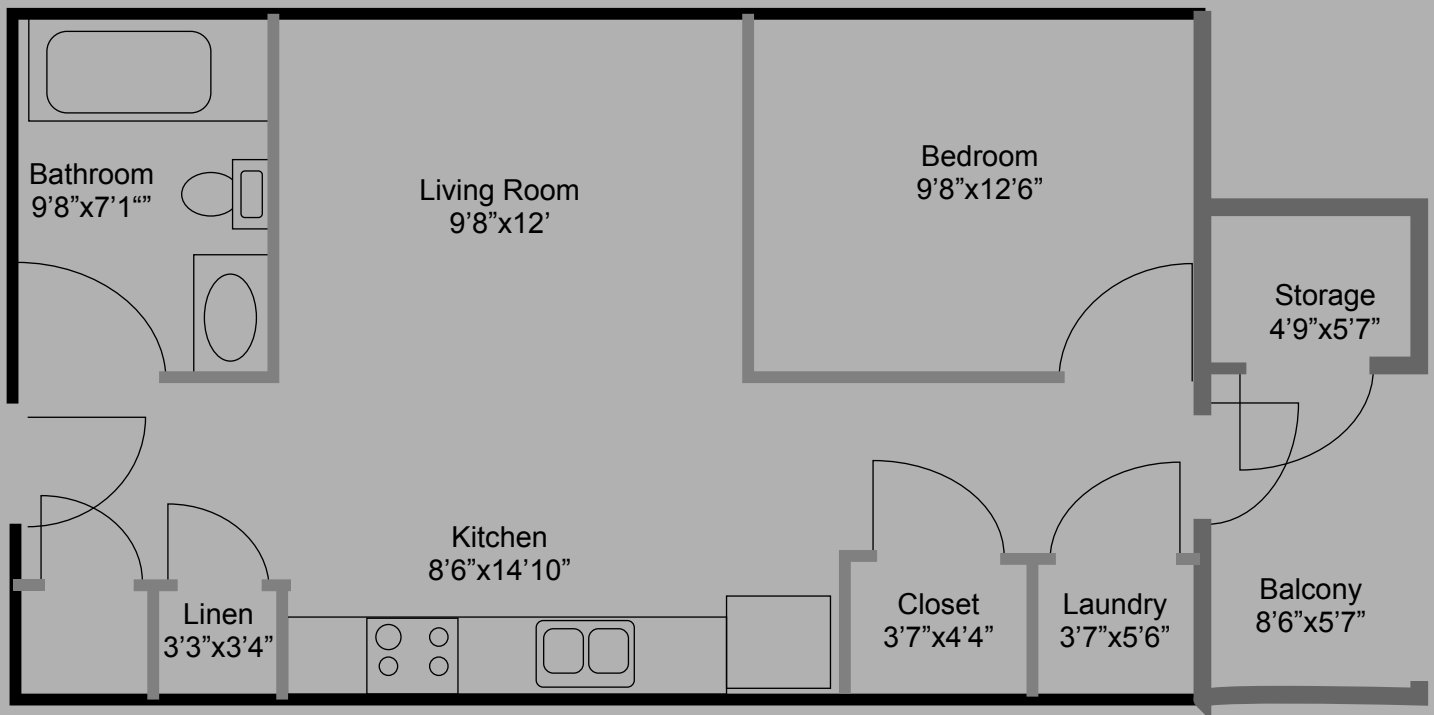

***Floor Plan Name: The Zinc
Unit Type: One Bedroom
Square Footage: 614 SQFT***

CONTACT US TODAY FOR PRICING INFORMATION

APARTMENTS INCLUDE

***Range • Garbage Disposal • Refrigerator • Microwave • Dishwasher
• Dog Parks • W/D Hook-ups • Pool • Storm Shelter***

Floor Plan Name: The Lime
Unit Type: One Bedroom
Square Footage: 614 SQFT

CONTACT US TODAY FOR PRICING INFORMATION

APARTMENTS INCLUDE

***Range • Garbage Disposal • Refrigerator • Microwave • Dishwasher
• Dog Parks • W/D Hook-ups • Pool • Storm Shelter***

***Floor Plan Name: The Lead
Unit Type: One Bedroom
Square Footage: 751 SQFT***

CONTACT US TODAY FOR PRICING INFORMATION

APARTMENTS INCLUDE

***Range • Garbage Disposal • Refrigerator • Microwave • Dishwasher
• Dog Parks • W/D Hook-ups • Pool • Storm Shelter***

***Floor Plan Name: The Silver
Unit Type: Two Bedroom
Square Footage: 1,145 SQFT***

CONTACT US TODAY FOR PRICING INFORMATION

APARTMENTS INCLUDE

***Range • Garbage Disposal • Refrigerator • Microwave • Dishwasher
• Dog Parks • W/D Hook-ups • Pool • Storm Shelter***