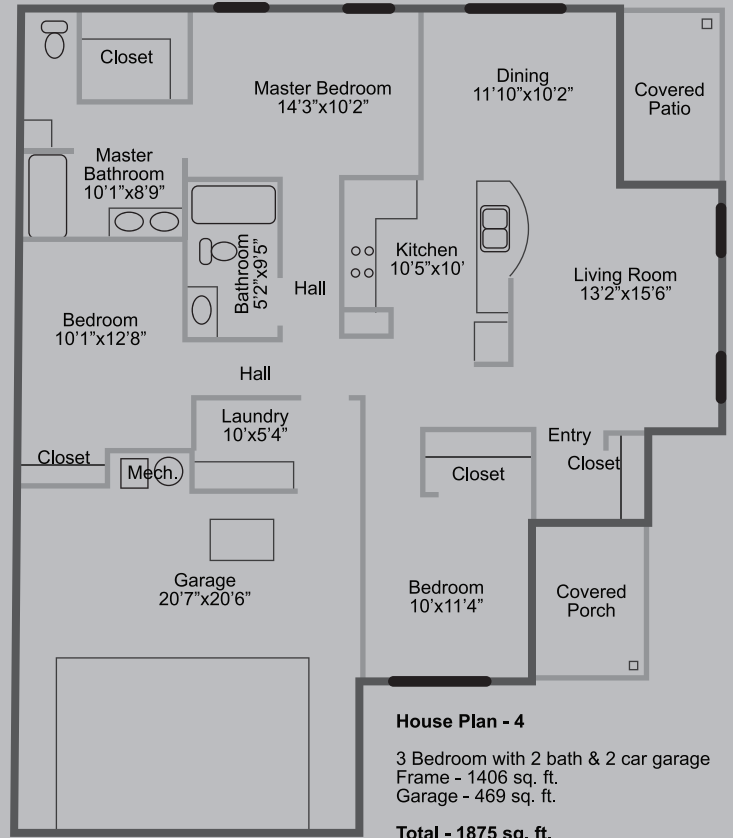

House Plan - 1

3 Bedroom with 2 bath & 2 car garage
 Frame - 1434 sq. ft.
 Garage - 560 sq. ft.

Total - 1997 sq. ft.

House Plan - 2

3 Bedroom with 2 bath & 2 car garage
 Frame - 1403 sq. ft.
 Garage - 480 sq. ft.

Total - 1883 sq. ft.

Monett Homes Estates

House Plan - 3

3 Bedroom with 2 bath & 2 car garage
 Frame - 1409 sq. ft.
 Garage - 411 sq. ft.

Total - 1820 sq. ft.

House Plan - 4

3 Bedroom with 2 bath & 2 car garage
 Frame - 1406 sq. ft.
 Garage - 469 sq. ft.

Total - 1875 sq. ft.

House Plan - 5

4 Bedroom with 2 bath & 2 car garage
 Frame - 1499 sq. ft.
 Garage - 466 sq. ft.

Total - 1965 sq. ft.