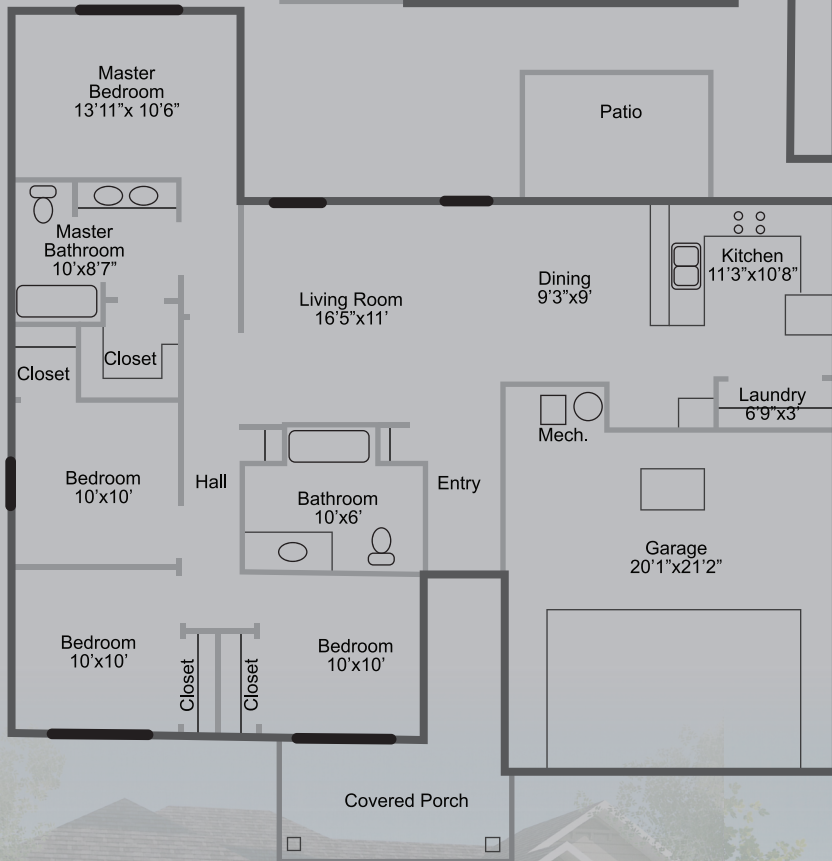

House Plan - 1

3 Bedroom with 2 bath & 2 car garage
 Frame - 1434 sq. ft.
 Garage - 560 sq. ft.

Total - 1997 sq. ft.

House Plan - 2

3 Bedroom with 2 bath & 2 car garage
 Frame - 1403 sq. ft.
 Garage - 480 sq. ft.

Total - 1883 sq. ft.

Monett Homes Estates

House Plan - 3

3 Bedroom with 2 bath & 2 car garage
 Frame - 1409 sq. ft.
 Garage - 411 sq. ft.

Total - 1820 sq. ft.

House Plan - 4

3 Bedroom with 2 bath & 2 car garage
 Frame - 1406 sq. ft.
 Garage - 469 sq. ft.

Total - 1875 sq. ft.

House Plan - 5

4 Bedroom with 2 bath & 2 car garage
 Frame - 1499 sq. ft.
 Garage - 466 sq. ft.

Total - 1965 sq. ft.