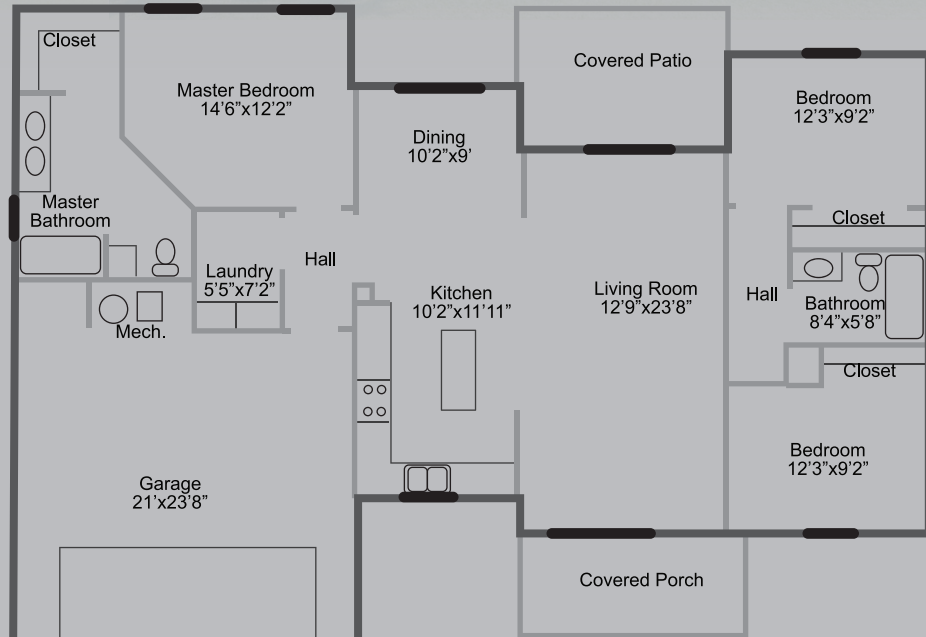

House Plan - 1

3 Bedroom with 2 bath & 2 car garage
 Frame - 1434 sq. ft.
 Garage - 560 sq. ft.

Total - 1997 sq. ft.

House Plan - 2

3 Bedroom with 2 bath & 2 car garage
 Frame - 1403 sq. ft.
 Garage - 480 sq. ft.

Total - 1883 sq. ft.

Monett Homes Estates

House Plan - 3

3 Bedroom with 2 bath & 2 car garage
 Frame - 1409 sq. ft.
 Garage - 411 sq. ft.

Total - 1820 sq. ft.

House Plan - 4

3 Bedroom with 2 bath & 2 car garage
 Frame - 1406 sq. ft.
 Garage - 469 sq. ft.

Total - 1875 sq. ft.

House Plan - 5

4 Bedroom with 2 bath & 2 car garage
 Frame - 1499 sq. ft.
 Garage - 466 sq. ft.

Total - 1965 sq. ft.