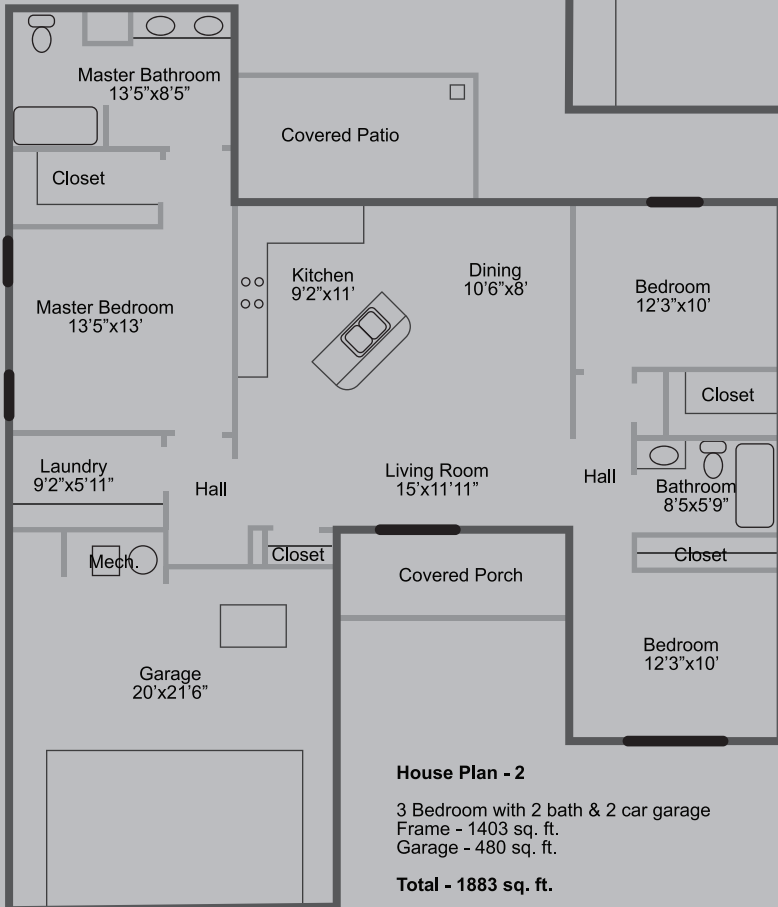

House Plan - 1

3 Bedroom with 2 bath & 2 car garage
 Frame - 1434 sq. ft.
 Garage - 560 sq. ft.

Total - 1997 sq. ft.

House Plan - 2

3 Bedroom with 2 bath & 2 car garage
 Frame - 1403 sq. ft.
 Garage - 480 sq. ft.

Total - 1883 sq. ft.

Monett Homes Estates

House Plan - 3

3 Bedroom with 2 bath & 2 car garage
 Frame - 1409 sq. ft.
 Garage - 411 sq. ft.

Total - 1820 sq. ft.

House Plan - 4

3 Bedroom with 2 bath & 2 car garage
 Frame - 1406 sq. ft.
 Garage - 469 sq. ft.

Total - 1875 sq. ft.

House Plan - 5

4 Bedroom with 2 bath & 2 car garage
 Frame - 1499 sq. ft.
 Garage - 466 sq. ft.

Total - 1965 sq. ft.