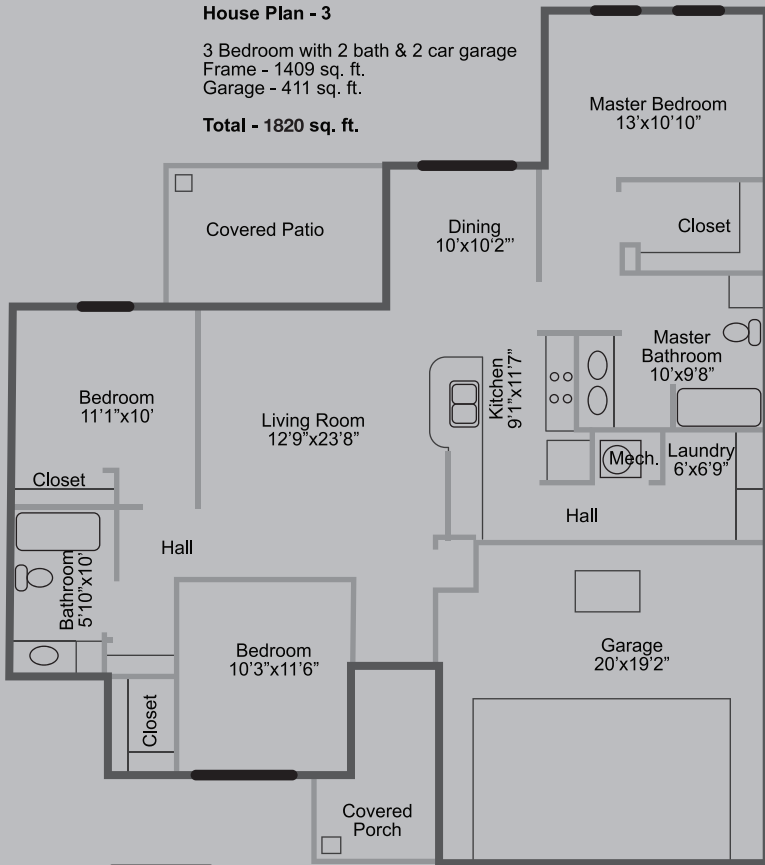

House Plan - 1

3 Bedroom with 2 bath & 2 car garage
 Frame - 1434 sq. ft.
 Garage - 560 sq. ft.

Total - 1997 sq. ft.

House Plan - 2

3 Bedroom with 2 bath & 2 car garage
 Frame - 1403 sq. ft.
 Garage - 480 sq. ft.

Total - 1883 sq. ft.

Monett Homes Estates

House Plan - 3

3 Bedroom with 2 bath & 2 car garage
 Frame - 1409 sq. ft.
 Garage - 411 sq. ft.

Total - 1820 sq. ft.

House Plan - 4

3 Bedroom with 2 bath & 2 car garage
 Frame - 1406 sq. ft.
 Garage - 469 sq. ft.

Total - 1875 sq. ft.

House Plan - 5

4 Bedroom with 2 bath & 2 car garage
 Frame - 1499 sq. ft.
 Garage - 466 sq. ft.

Total - 1965 sq. ft.